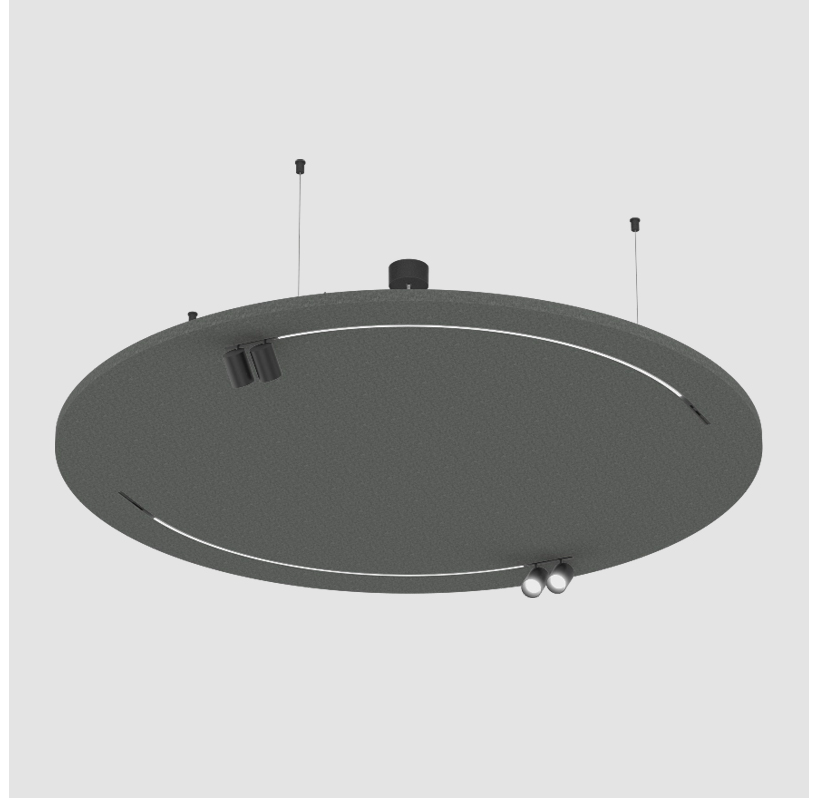

GENERAL

Series: Just Black Acoustic
 Brand: Prolicht
 Division: Architectural
 Mounting Type: Suspension
 Mounting Location: Ceiling

PHYSICAL

Shape: Round
 Diameter (mm): 1400
 Diameter (in): 55 ¹/₈
 Height (mm): 41
 Height (in): 1 ⁵/₈
 Light Distribution: Direct
 Fixture Finish: [ANC / ASH / BNA / BTC / BZE / CEL / EGG / EVG / FOG / FOS / FST / FUA / IRI / IRO / KHA / LIC / LIM / MER / MSN / MUS / ONX / PEA / PLU / POL / PPY / RAY / ROY / RST / STE / SWD / TAN / TAU](#)
 Fixture Material: Aluminum
 Cable Details: [2,000mm / 6,000mm Transparent Cable](#)

LED

Color Temperature (°K): 2700
 Max. Delivered Lumen (lm): 2215
 Nominal Lumen (lm): 3164
 CRI: >90 CRI
 Lamp Life (hrs): 80000

OPTICAL

Beam Angle: 30

RATINGS AND CERTIFICATIONS

Certified By: Certified for North American Standards
 IP rating: IP20

PROJECT	
TYPE	
SPECIFIER	
QUANTITY	
DATE	

Ø1400mm 55 ¹/₈"

JUST BLACK ACOUSTIC SUSPENSION

A300676-

PROJECT _____

TYPE _____

SPECIFIER _____

QUANTITY _____