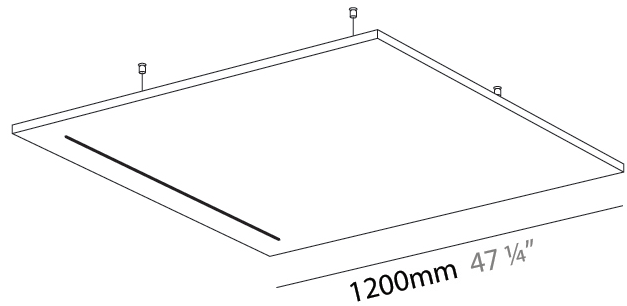

LED

Color Temperature (°K): 2700
 Max. Delivered Lumen (lm): 603
 Nominal Lumen (lm): 862
 CRI: >90 CRI
 Lamp Life (hrs): 80000

OPTICAL

Beam Angle: 30

RATINGS AND CERTIFICATIONS

Certified By: Certified for North American Standards
 IP rating: IP20